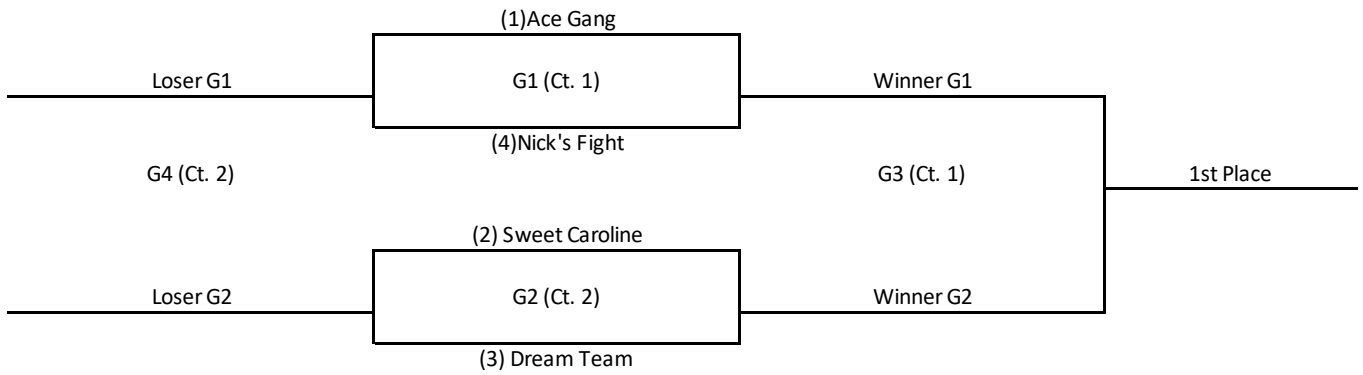

Navy Bracket

12:15 PM

11:30 AM

12:15 PM

GOLD

SILVER